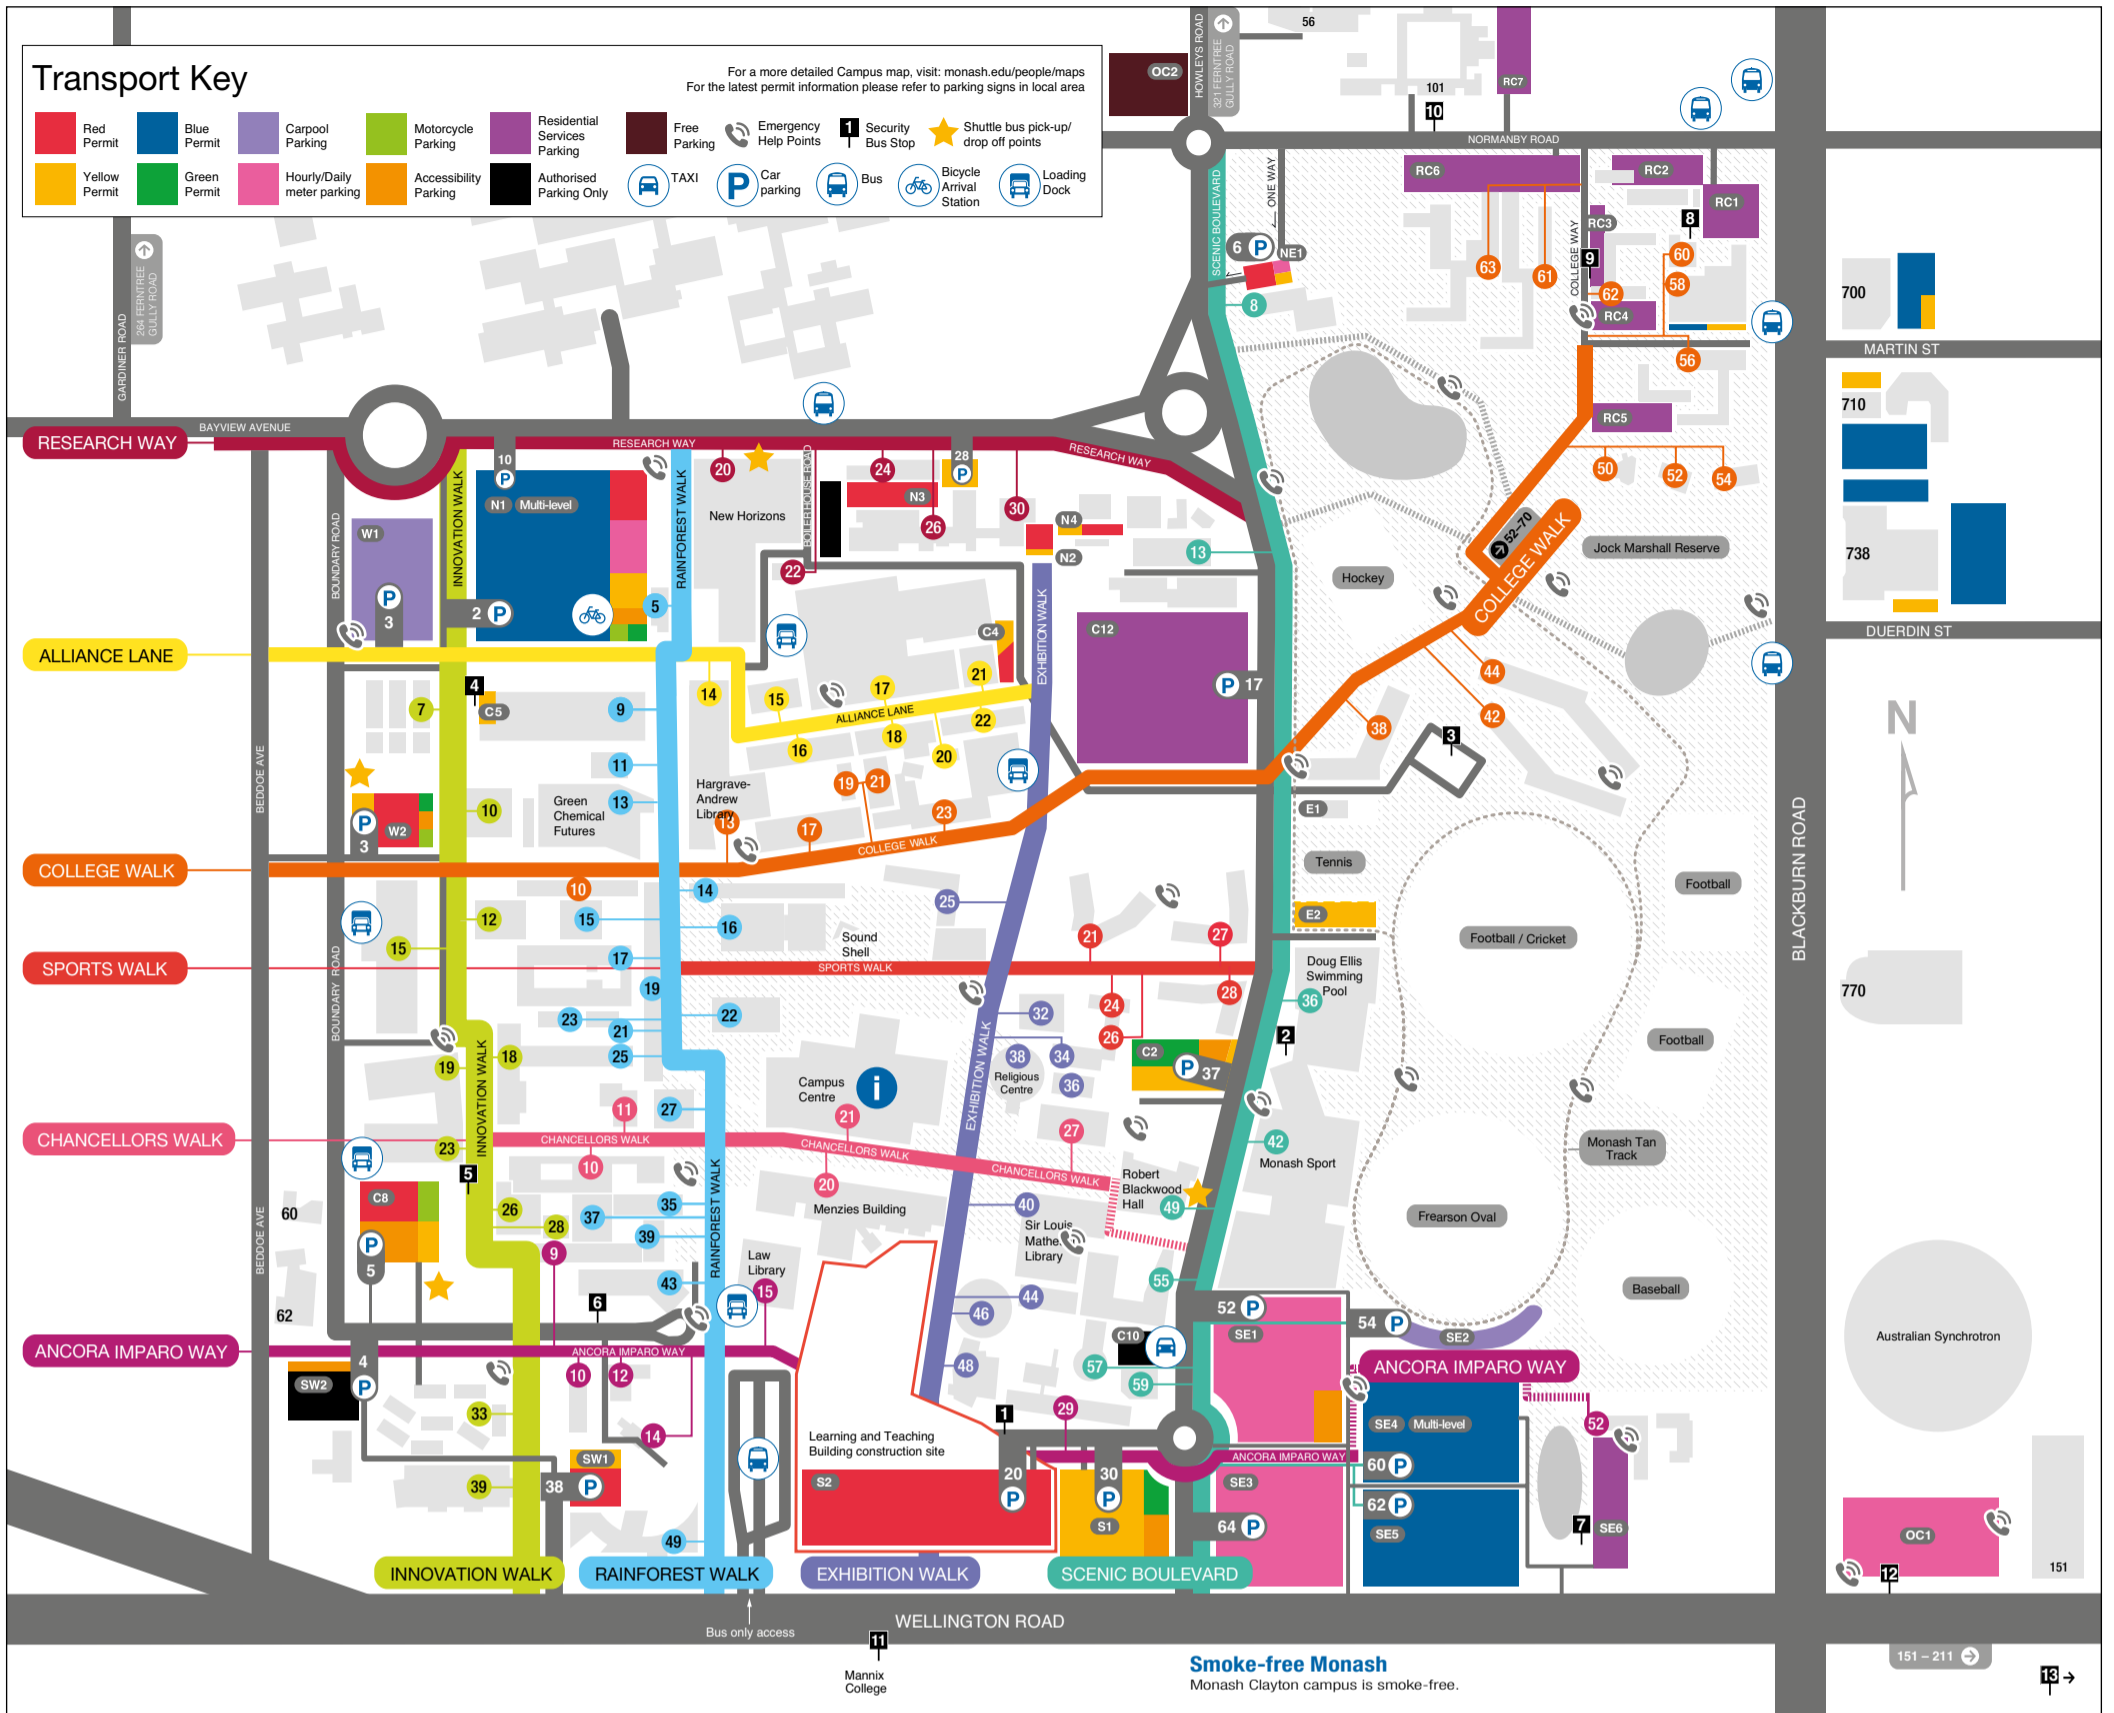

Monash University Clayton campus

Parking	Address
North West Car Parks enter via Forster Road, Gardiner Road and Bayview Avenue	
North One Multi-level – Ground level (N1)	10 Research Way
Casual hourly/daily ticket parking	
North One Multi-level – Upper levels (N1)	2 Innovation Walk
North Three (N3)	28 Research Way
West One (W1)	3 Alliance Lane
West Two (W2)	3 College Walk
North Two (N2)	30 Research Way
South West Car Parks	
Central Eight (C8)	5 Ancora Imparo Way
South-west One (SW1)	38 Innovation Walk
South-west Two (SW2)	4 Ancora Imparo Way
North East Car Parks enter via Howleys Road and Normanby Road	
Central Five (C5)	4 Innovation Walk
Central Twelve (C12)	17 Scenic Boulevard
East One (E1)	Scenic Boulevard
East Two (E2)	Scenic Boulevard
North Four (N4)	32 Research Way
North-east One (NE1)	6 Scenic Boulevard
North-east Two (NE2)	Residential Carpark 6
North-east Three (NE3)	Residential Carpark 7
North-east Four (NE4)	Residential Carpark 3
North-east Five (NE5)	Residential Carpark 1
North-east Six (NE6)	Residential Carpark 2
North-east Seven (NE7)	Residential Carpark 4
North-east Eight (NE8)	Residential Carpark 5
South East Car Parks enter via Wellington Road	
South Two (S2)	20 Ancora Imparo Way
Central Two (S2)	37 Scenic Boulevard
South One (S1)	30 Ancora Imparo Way
South-east One (SE1)	52 Scenic Boulevard
South-east Two (SE2)	54 Scenic Boulevard
South-east Three (SE3)	
Casual hourly/daily ticket parking	
South-east Four Multi-level (SE4)	64 Scenic Boulevard
South-east Five (SE5)	60 Scenic Boulevard
South-east Six (SE6)	62 Scenic Boulevard
	Residential Carpark 8
Off-Campus Car Parks	
Off-campus One (OC1)	Wellington Road/ Blackburn Road
Off-campus Two (OC2)	Howleys Road/ Normanby Road